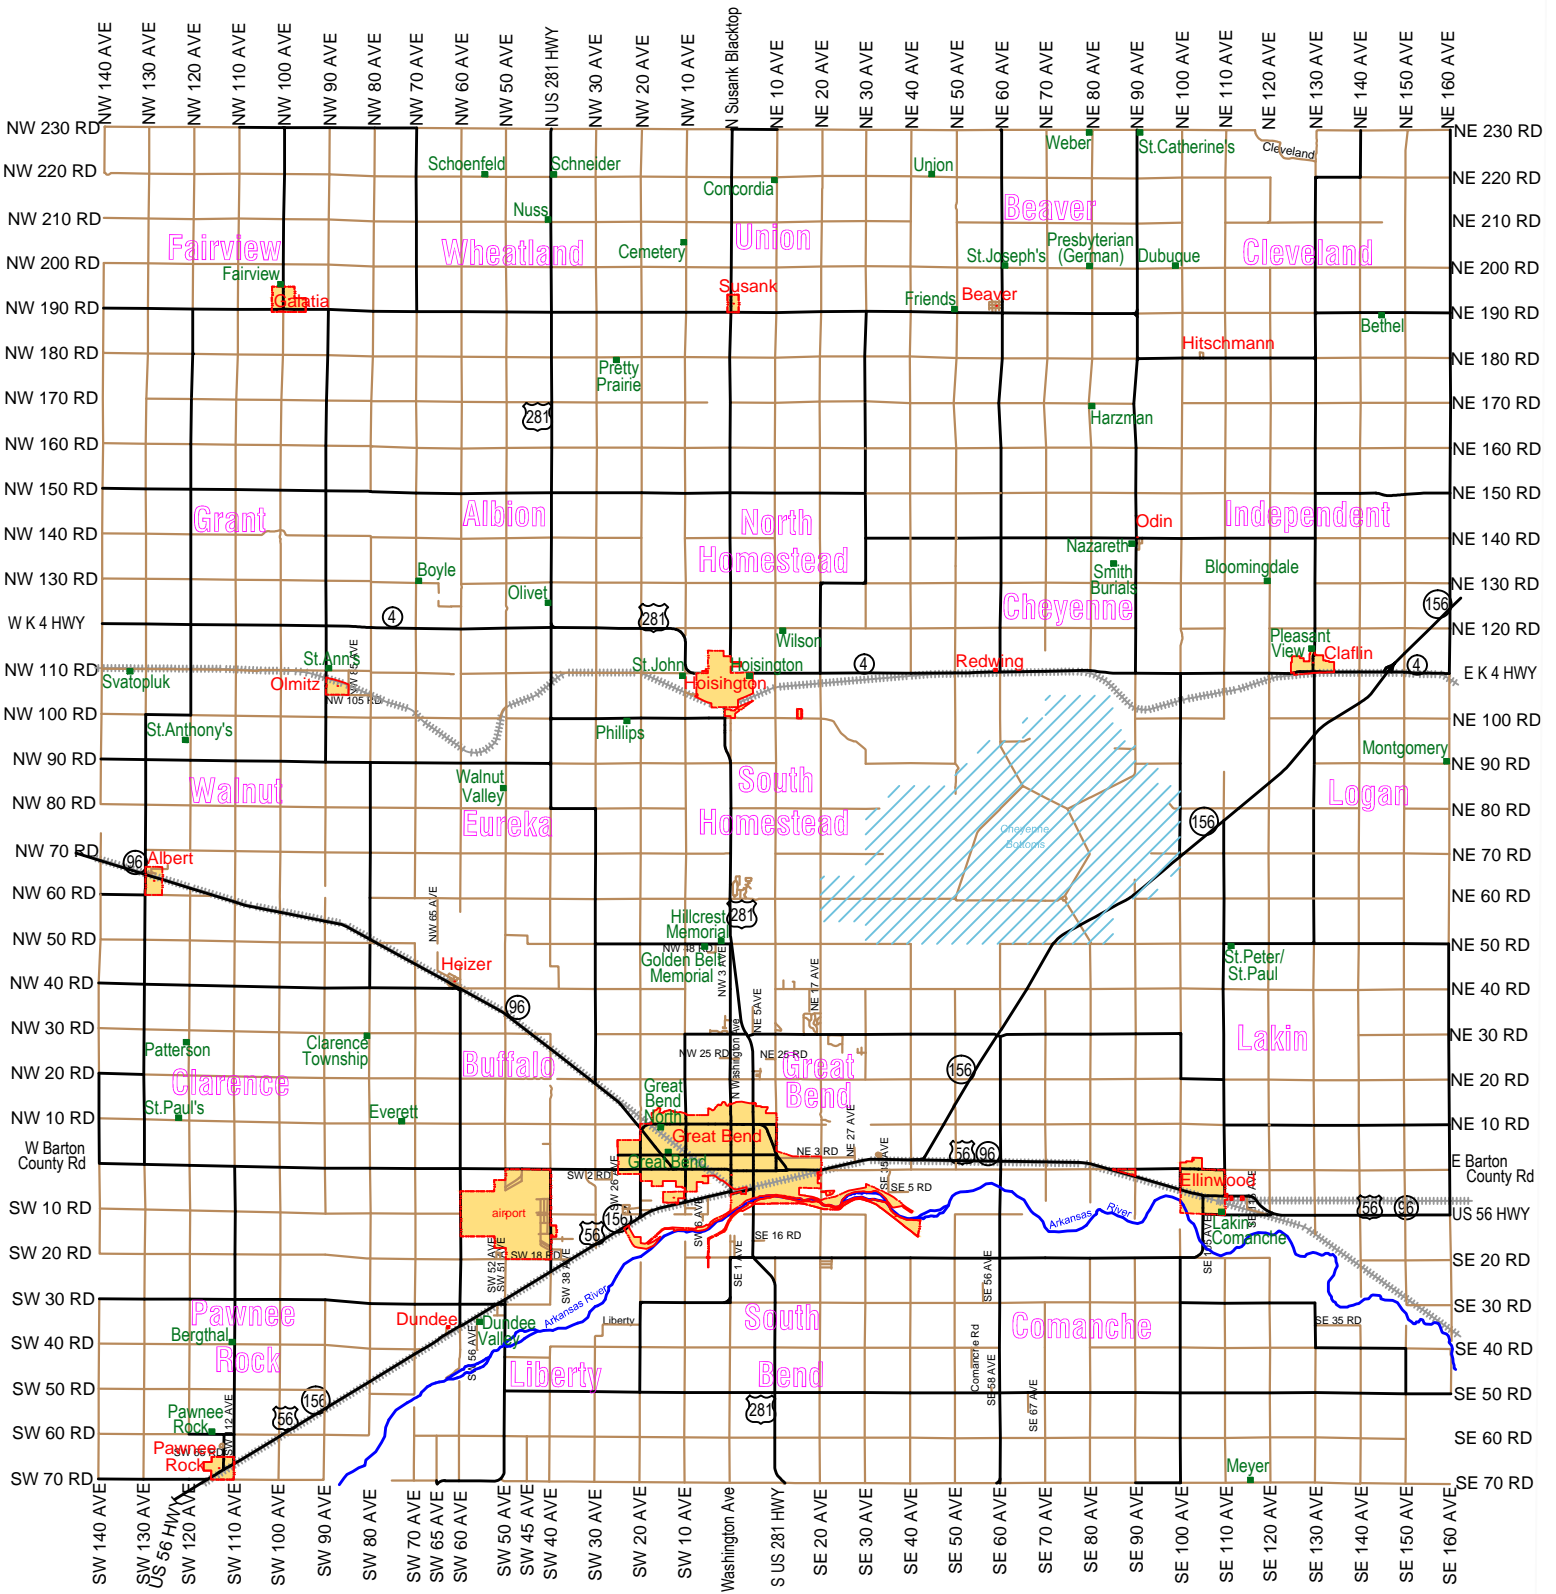

Cemeteries in Barton County Kansas

Mapping
1400 Main St Room 102 Great Bend, KS 67530
v: 620-793-1802 f: 620-793-1807 e: mapping@bartoncounty.org

- Paved Roads
- Gravel/Sand Roads
- Cemetery
- Incorporated City
- Civil Township