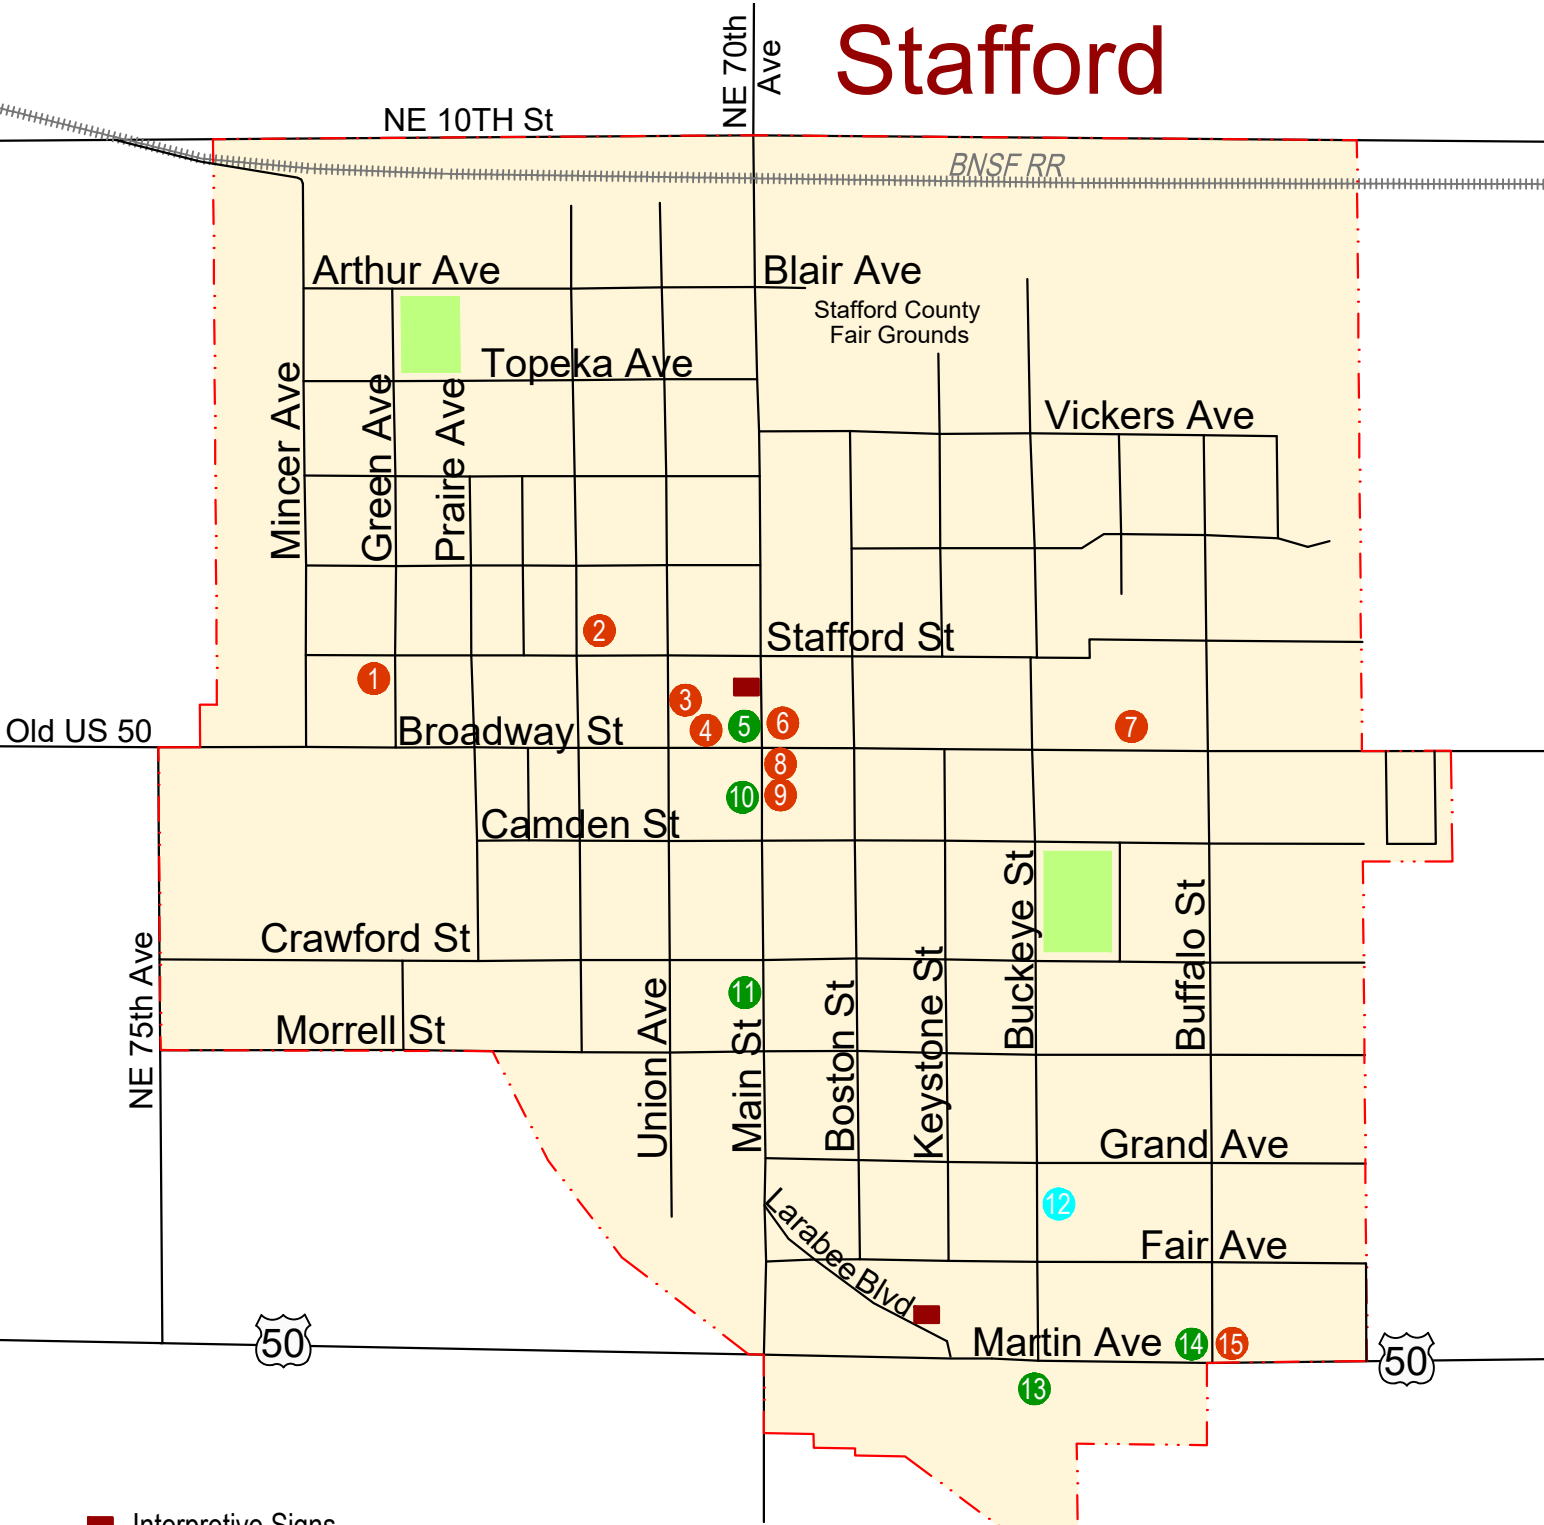

Stafford

- Interpretive Signs
- ① Covenanter Church *
- ② First Methodist Episcopal Church *
- ③ Nora E Larabee Memorial Library *
- ④ Stafford City Office
- ⑤ Simply Good Old Fashion Soda Fountain
- ⑥ Stafford County Museum
- ⑦ Outdoor Wildlife Learning Site(students)
- ⑧ Former Farmers National Bank *
- ⑨ Historic Ritz Theatre
- ⑩ Elroy's Pizza Plus
- ⑪ Paul's Grocery
- ⑫ Stafford County Hospital
- ⑬ Ampride Convience Mart
- ⑭ Joan's Cafe
- ⑮ Stafford Motor Inn
- parks
- * National Historic Register